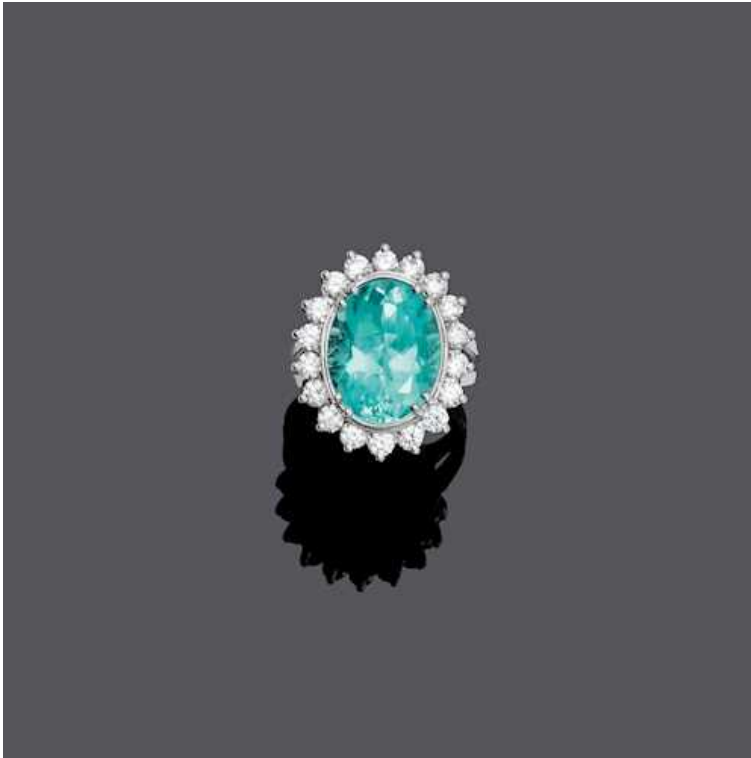

Koller Auktionen - Lot 2014
A203 Schmuck - Mittwoch 30 November 2022, 13.30 Uhr

PARAIBA-TURMALIN-DIAMANT-RING.

Weissgold 750, 12g.

Aparter Ring, die Schauseite besetzt mit 1 feinen türkis-blauen, nigerianischen Paraiba-Turmalin von 10.04 ct, in Entourage von 18 Brillanten von zus. ca. 1.67 ct. Gr. ca. 59.

With case and copy of the SSEF-Report no. 82402, October 2015. The description of this lot is based on the above mentioned report.

CHF 40 000 / 60 000

€ 41 240 / 61 860

Koller Auktionen - Lot 2014
A203 Schmuck - Mittwoch 30 November 2022, 13.30 Uhr

Test Report No. 82402

on the authenticity of the following gemstone,
set in a ring with diamonds

Total weight: 12.6 grams
(including setting and diamonds)

Shape & cut: oval, modified brilliant / fancy cut

Measurements: approximately 15.55 x 12.95 x 8.45 mm

Calculated weight: approximately 11 ct

Colour: blue

Identification: **TOURMALINE**

Comments: The analysed properties confirm the authenticity
of this transparent tourmaline.