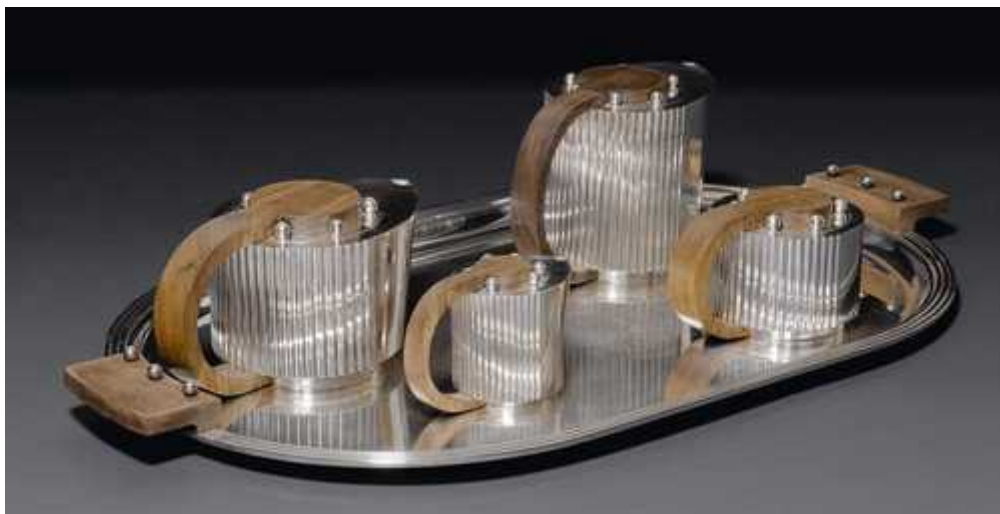

Koller Auktionen - Lot 1122A
A181 Art Nouveau & Art Déco - Tuesday 27 June 2017, 04.00 PM