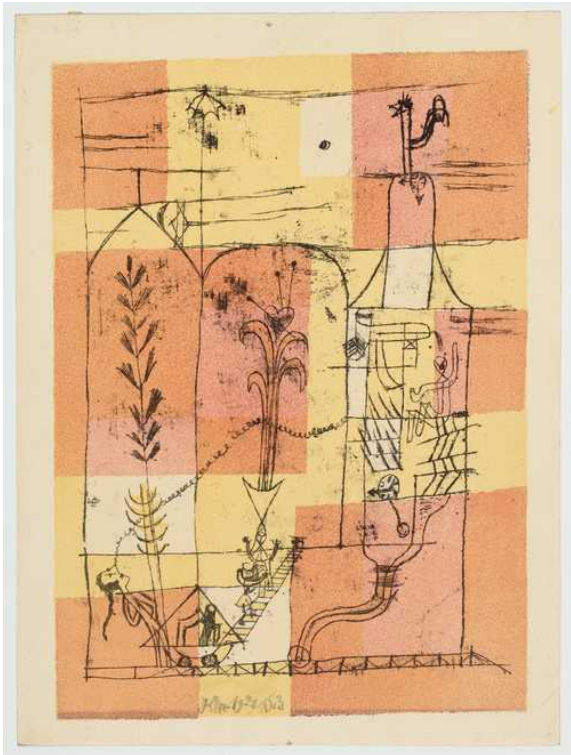

**Koller Auktionen - Lot 3617\***

**A183 Prints & Multiples - Saturday 09 December 2017, 10.30 AM**

---

PAUL KLEE

(Münchenbuchsee 1879–1940 Muralto)

Hoffmanneske Szene. 1921.

Colour lithograph. From an edition of 100. Signed, dated and with the work number in pencil lower centre: Klee 1921/123. Image 31.5 x 22.8 cm on firm vélin 35 x 26.5 cm. Published and printed by Staatlichen Bauhaus, Weimar. From the 14-part portfolio "Erste Mappe: Meister des Staatlichen Bauhauses in Weimar, 1922".

[CatItem.ArtText.Text502]

CHF 12 000 / 18 000

€ 12 370 / 18 560

Koller Auktionen - Lot 3617\*

A183 Prints & Multiples - Saturday 09 December 2017, 10.30 AM

---