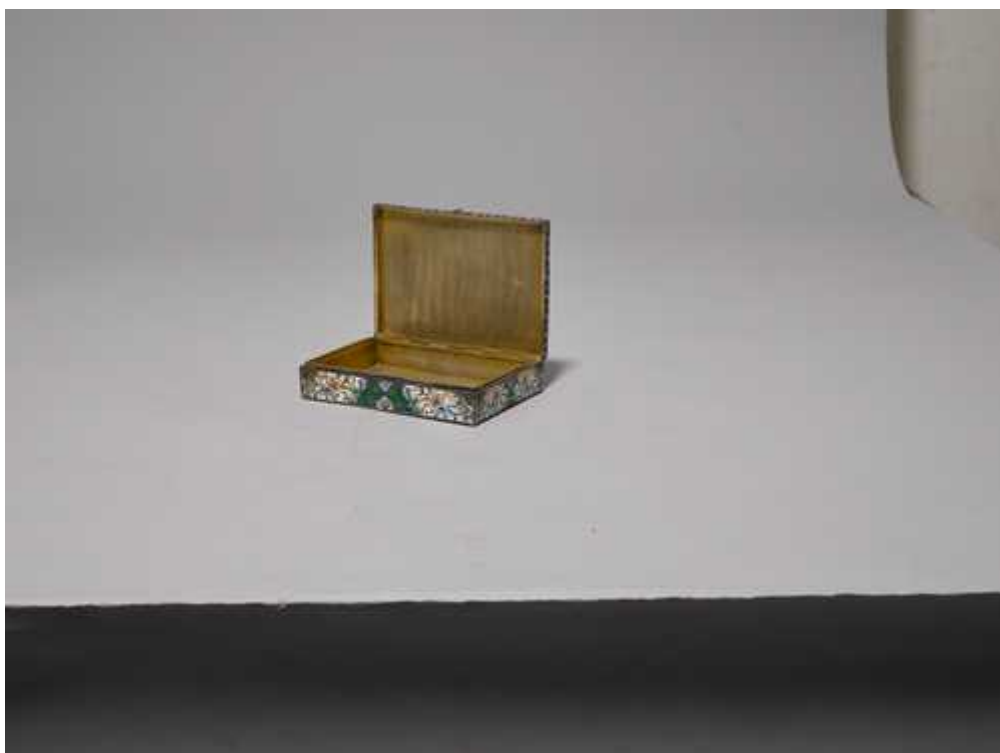

Koller Auktionen - Lot 1249*

A184 Furniture, Porcelain & Silver - Thursday 22 March 2018, 10.00 AM