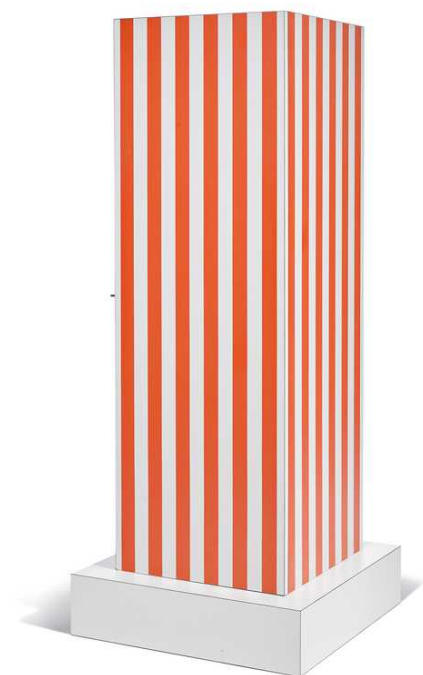

**Koller Auktionen - Lot 1298**

**A185 Design - Thursday 28 June 2018, 10.00 AM**

---

**ETTORE SOTTASS**

(1917-2007)

CUPBOARD, "Superbox" model, designed in 1968/69 for Poltronova

Red/white striped wood, laminated with plastic.

80x80x200 cm.

**CHF 35 000 / 55 000**

**€ 30 700 / 48 250**

**Koller Auktionen - Lot 1298**

**A185 Design - Thursday 28 June 2018, 10.00 AM**

---

**Koller Auktionen - Lot 1298**

**A185 Design - Thursday 28 June 2018, 10.00 AM**