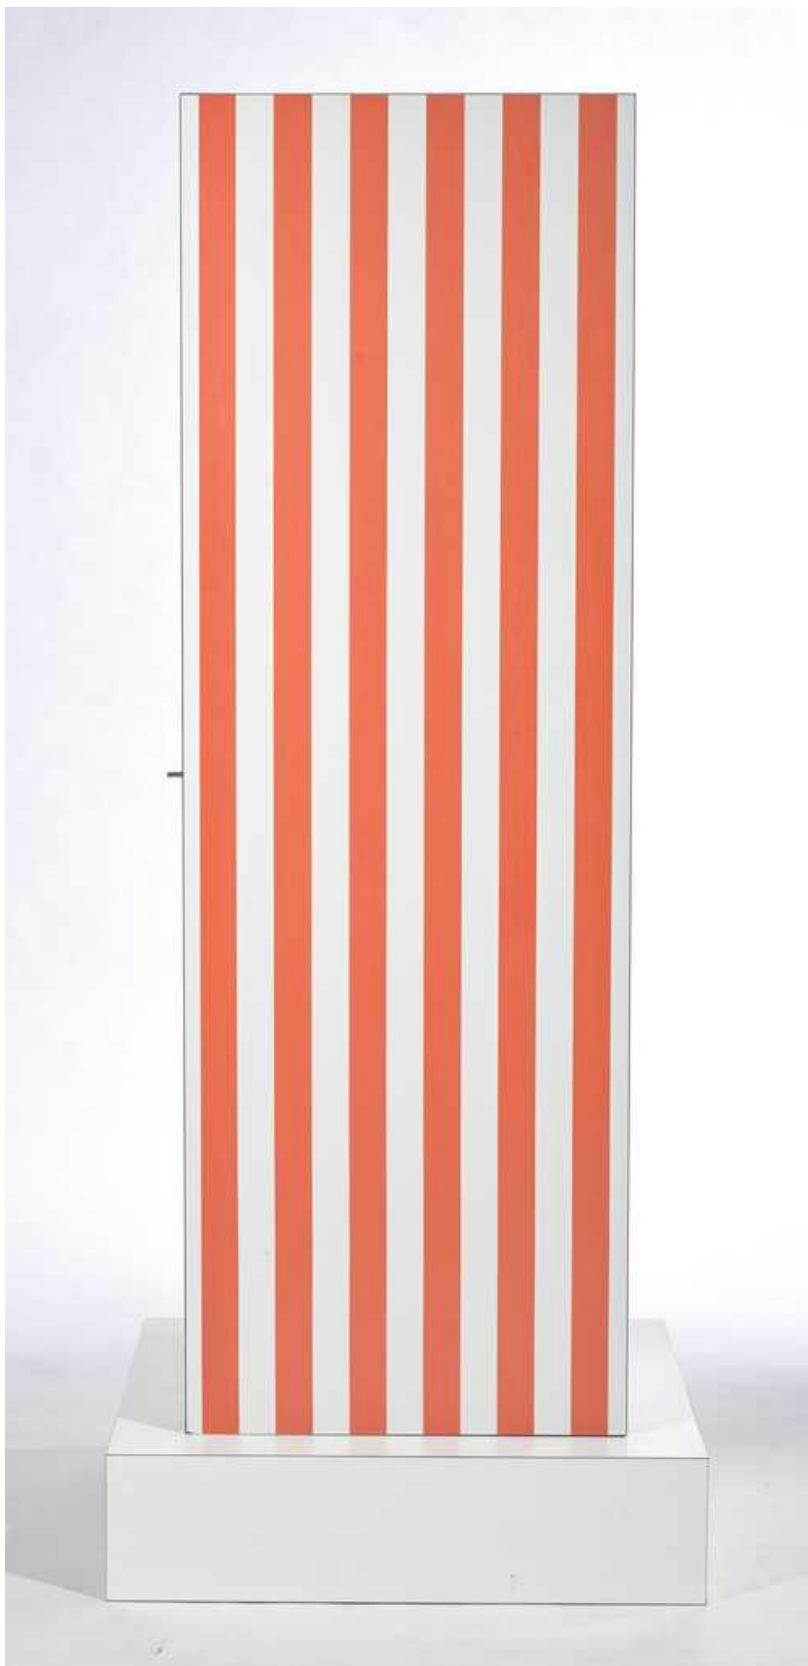

**Koller Auktionen - Lot 1298**

**A185 Design - Thursday 28 June 2018, 10.00 AM**

---

**ETTORE SOTTASS**

(1917-2007)

CUPBOARD, "Superbox" model, designed in 1968/69 for Poltronova

Red/white striped wood, laminated with plastic.

80x80x200 cm.

**CHF 35 000 / 55 000**

**€ 30 700 / 48 250**

**Koller Auktionen - Lot 1298**

**A185 Design - Thursday 28 June 2018, 10.00 AM**

---

**Koller Auktionen - Lot 1298**

**A185 Design - Thursday 28 June 2018, 10.00 AM**

---

**Koller Auktionen - Lot 1298**

**A185 Design - Thursday 28 June 2018, 10.00 AM**

---