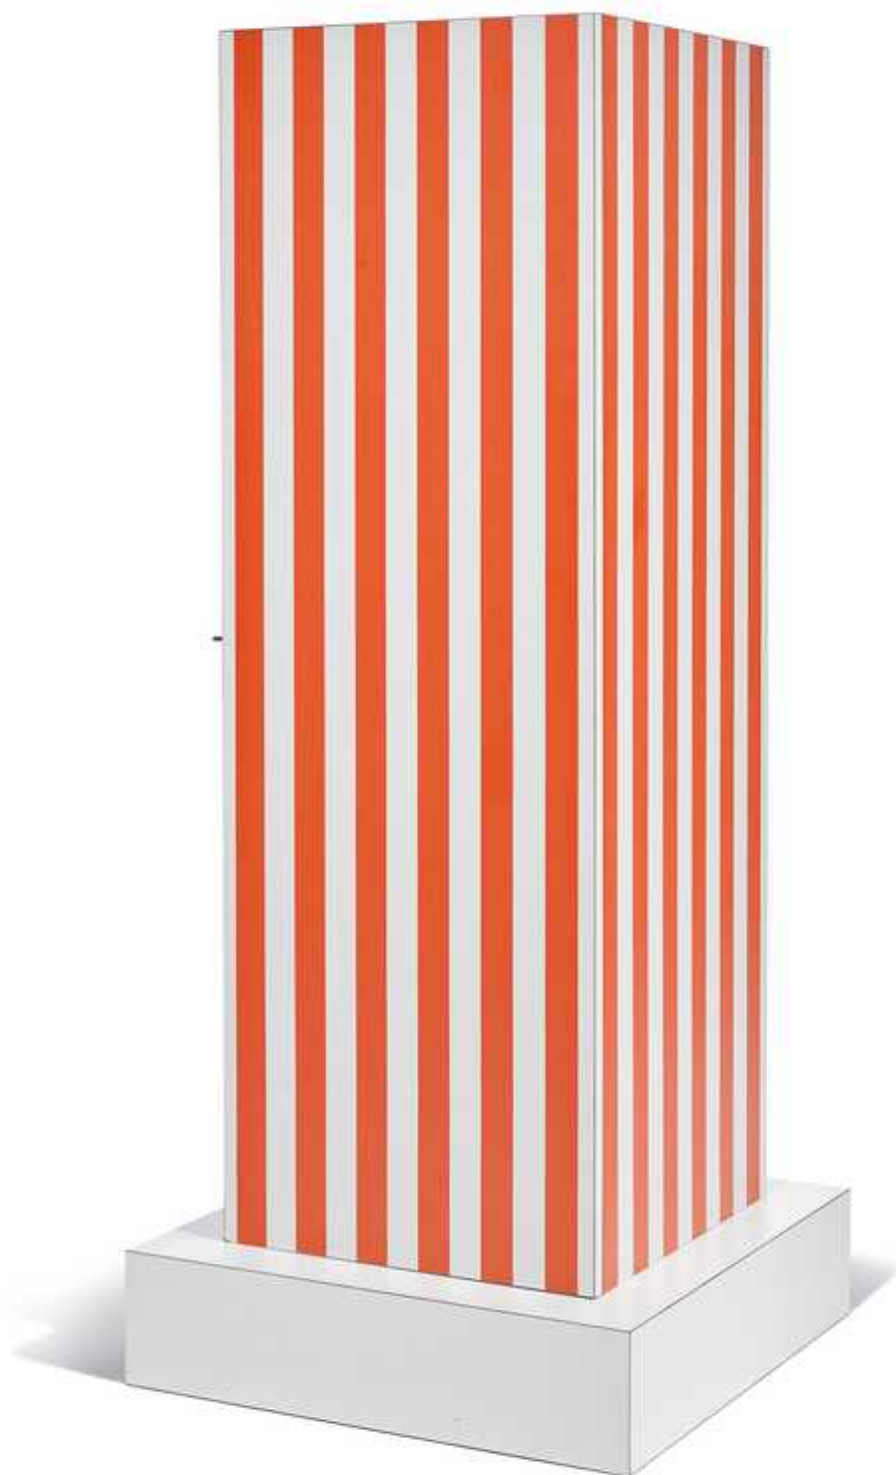

**Koller Auktionen - Lot 1298**

**A185 Design - Thursday 28 June 2018, 10.00 AM**

---

**ETTORE SOTTASS**

(1917-2007)

CUPBOARD, "Superbox" model, designed in 1968/69 for Poltronova

Red/white striped wood, laminated with plastic.

80x80x200 cm.

**CHF 35 000 / 55 000**

**€ 30 700 / 48 250**

**Koller Auktionen - Lot 1298**

**A185 Design - Thursday 28 June 2018, 10.00 AM**

---

**Koller Auktionen - Lot 1298**

**A185 Design - Thursday 28 June 2018, 10.00 AM**

---

**Koller Auktionen - Lot 1298**

**A185 Design - Thursday 28 June 2018, 10.00 AM**

---