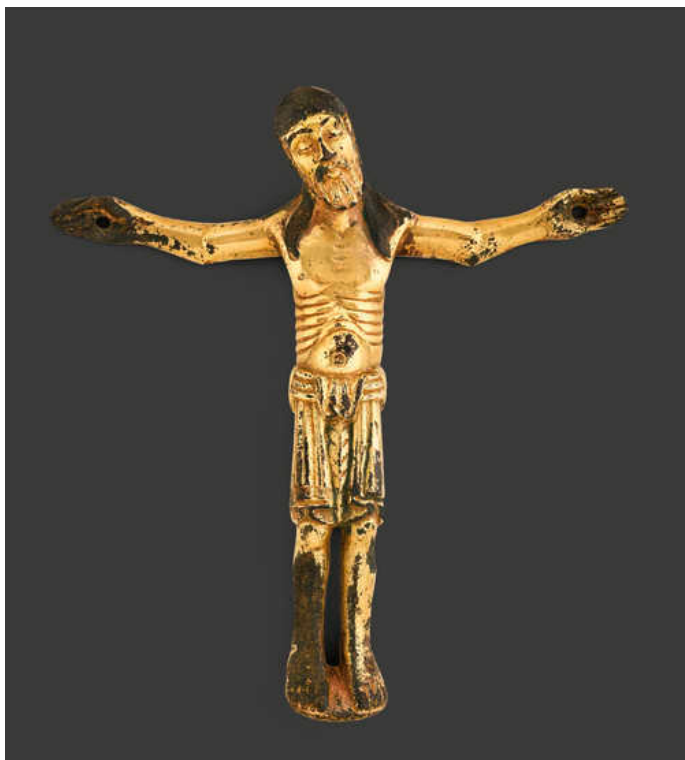

Koller Auktionen - Lot 1007*

A186 Furniture & Sculptures - Thursday 27 September 2018, 10.30 AM

RARE GILT BRONZE OF A CRUCIFIX,

Romanesque, Swabia, 2nd half of the 12th century.

Cast bronze, engraved and embossed, with strong original fire gilding. The back, open. Losses in the gilding. Black, leather-covered case, the inside lined with blue fabric.

H 19.8 cm, W 17.8 cm.

Provenance: - from a private collection, Germany. Ref.: Peter Bloch. Romanische Bronzekruzifixe. Berlin 1992. Published under Inventory No. V E 13, p. 234, Ill. on p. 106. - Christus im Leiden. Kruzifixe. Passionsdarstellungen aus 800 Jahren. Exhibition Catalogue. Stuttgart 1985. Ill. 8, p. 29. Exhibitions: - Christus im Leiden. Kruzifixe. Passionsdarstellungen aus