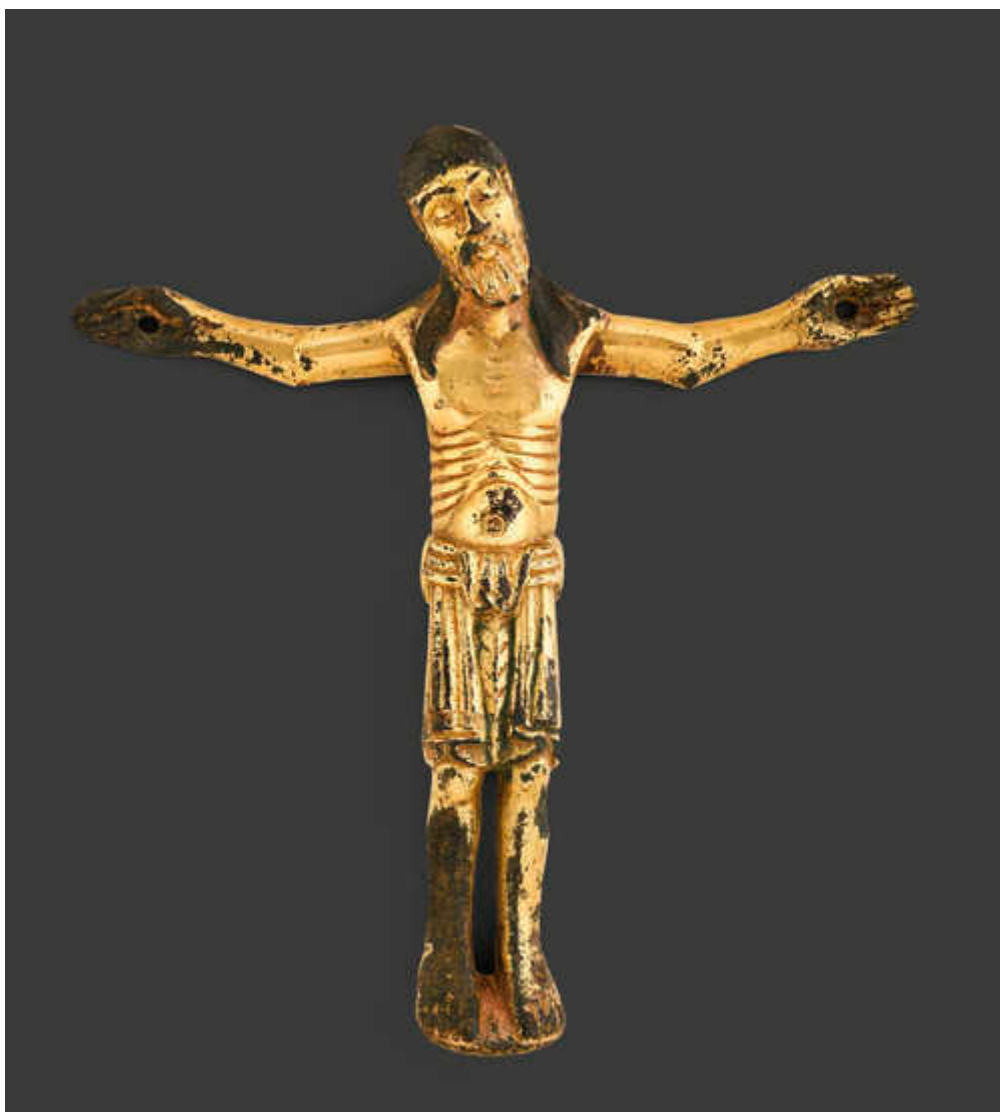

Koller Auktionen - Lot 1007*

A186 Furniture & Sculptures - Thursday 27 September 2018, 10.30 AM