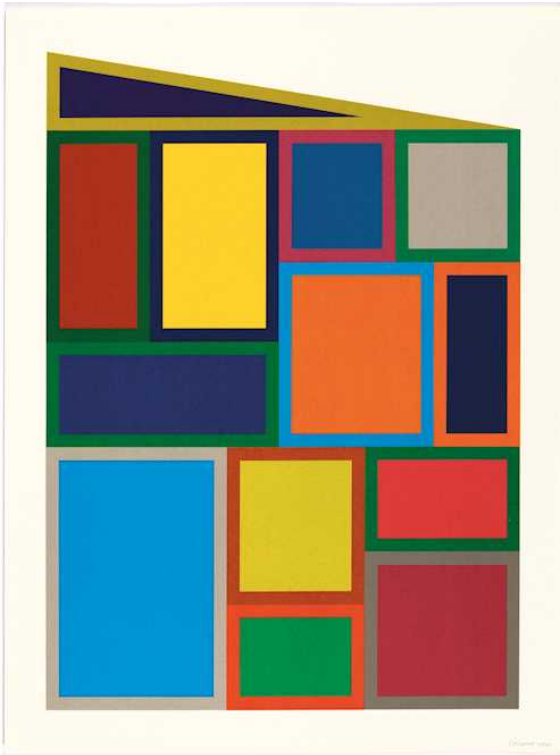

**Koller Auktionen - Lot 3659**

**A191 Prints & Multiples - Saturday 07 December 2019, 10.00 AM**

---

SOL LEWITT

(Hartford 1928–2007 New York City)

Color Rectangles. 1995.

Colour screenprint. 43/80. Signed in pencil lower right: Lewitt. Image 75 x 55 cm on firm wove paper by Somerset 84.5 x 65 cm. Published by Artforce, Switzerland. Printed by Watanabe Studio, New York.