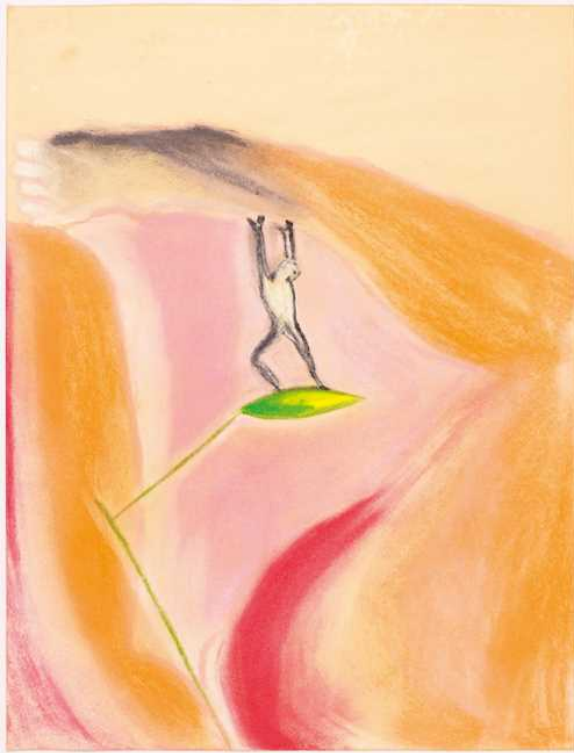

Koller Auktionen - Lot 3459

A197 PostWar & Contemporary - Thursday 01 July 2021, 05.00 PM

FRANCESCO CLEMENTE

(Naples 1952–lives and works i.a. in New York)

A narrow path. 1981.

Pastel on wove paper.

Signed, dated and titled on the reverse: Francesco Clemente 'a narrow path', 1981.

60 x 45.6 cm.

The authenticity of this work has been confirmed by Ms. Mary Boone, New York, April 2021. We thank Ms. Boone for her kind support. Provenance: - Artist's studio. - Purchased directly from the artist by the present owner, since then private collection Switzerland.