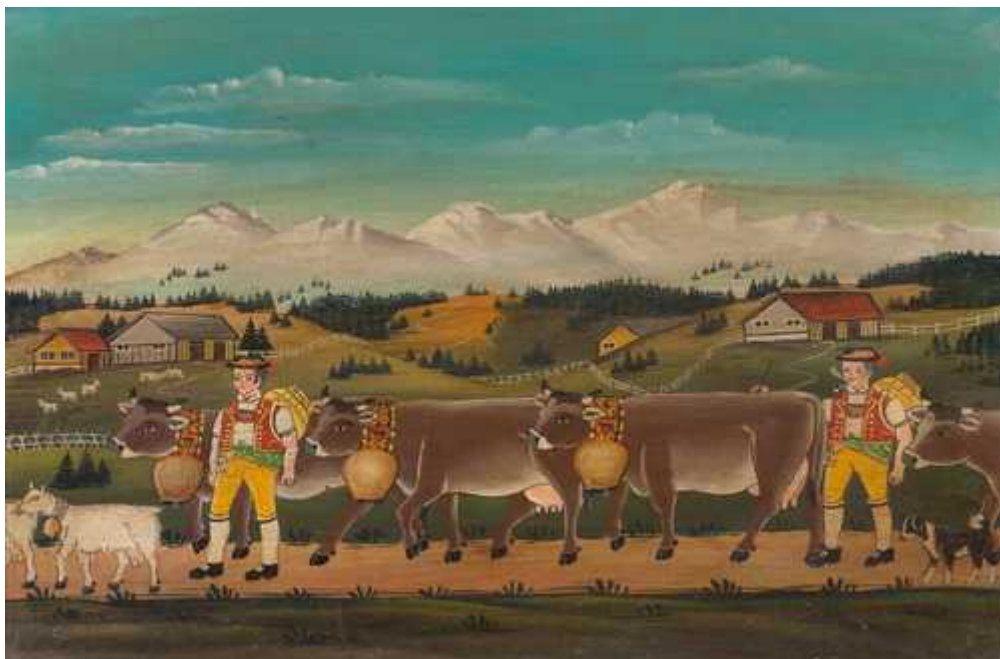

Koller Auktionen - Lot 6420

W257 Paintings (West) - Tuesday 26 June 2018, 04.00 PM

APPENZELL, CIRCA 1920

Alpfahrt. (Alpine cattle drive). Circa. 1920.

Oil on artist board.

23.5 x 34.5 cm.

Provenance Swiss private collection.

CHF 300 / 500

€ 280 / 470

Koller Auktionen - Lot 6420

W257 Paintings (West) - Tuesday 26 June 2018, 04.00 PM