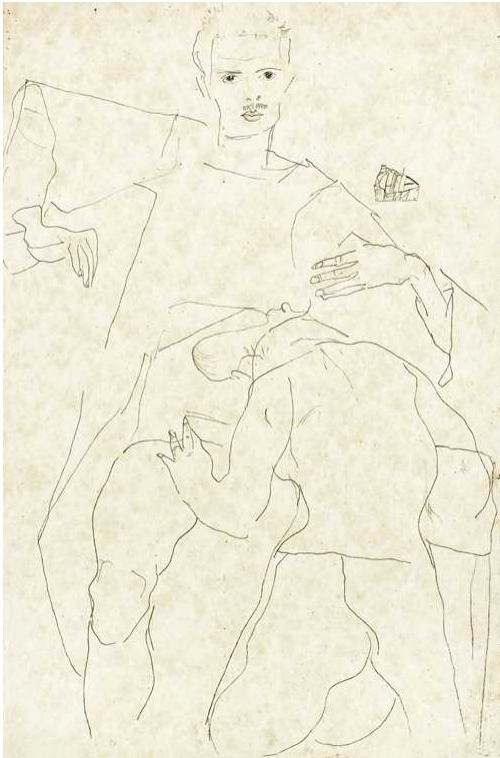

Koller Auktionen - Lot 3220

Z28 Impressionist & Modern Art - Thursday 24 June 2010, 04.00 PM

EGON SCHIELE

(Tulln a.d.D. 1890–1918 Vienna)

Erotic scene (self portrait). 1911.

Pencil on Japan type paper.

Signed and dated upper right: Egon Schiele 1911. Estate stamp verso: Nachlass Egon Schiele, also hand signed verso EL (collection of Erich Lederer).

48 x 31.5 cm.

Provenance: - Egon Schiele estate - collection of Erich Lederer, Geneva.

CHF 200 000 / 300 000

€ 206 190 / 309 280

Koller Auktionen - Lot 3220

Z28 Impressionist & Modern Art - Thursday 24 June 2010, 04.00 PM