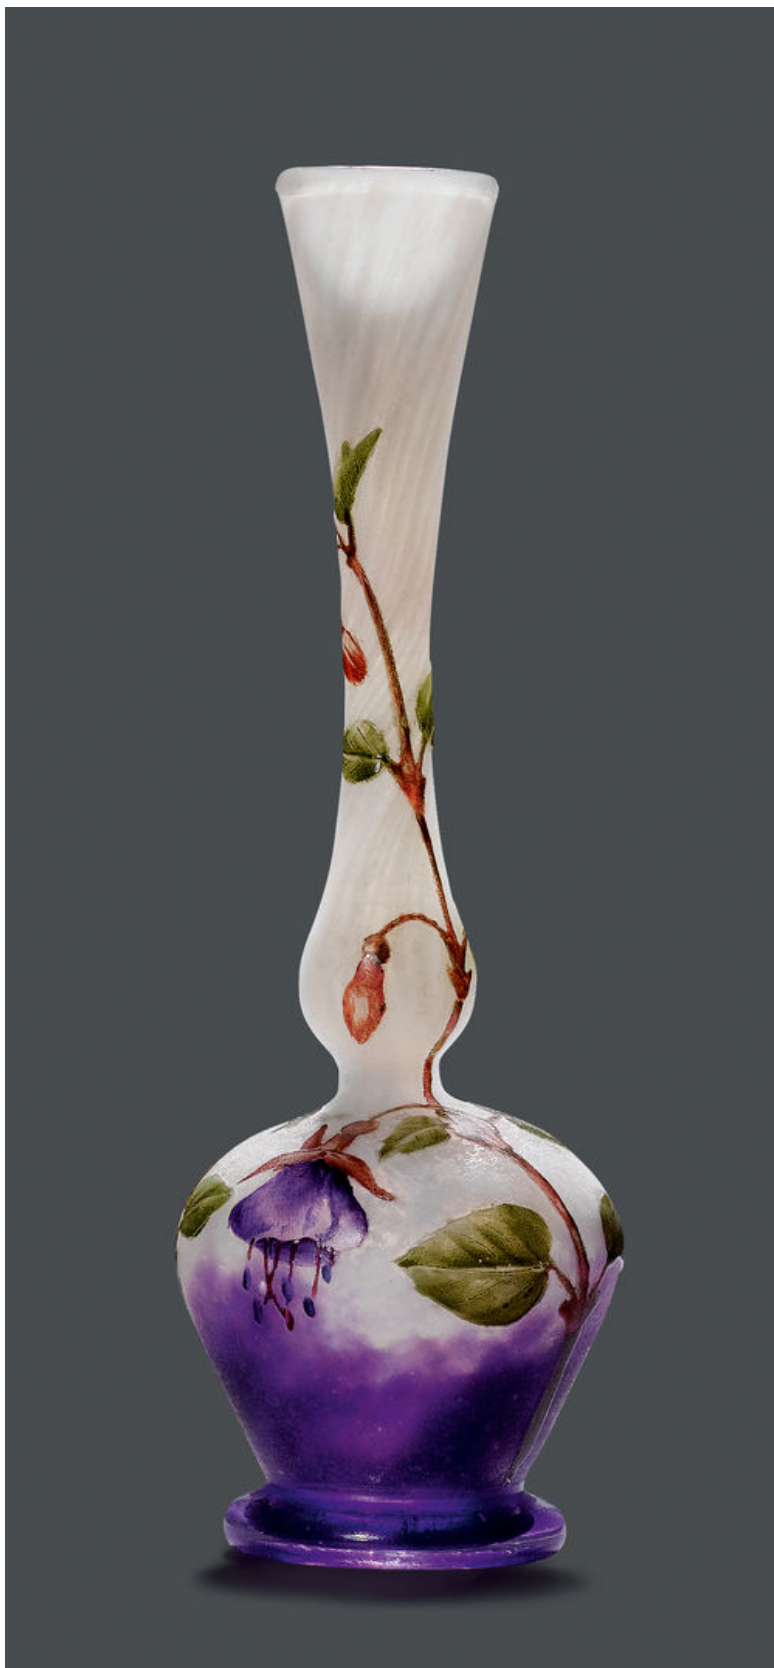

**Koller Auktionen - Lot 1012\***

**Z40 Art Nouveau & Art Déco - Friday 24 June 2016, 10.00 AM**

---

DAUM NANCY

A SOLIFLORE VASE, c. 1900.

White glass, acid-etched and enamelled with fuchsia decoration.

Signed Daum Nancy. H. 14.5 cm.

CHF 2 000 / 3 000

€ 2 000 / 3 000

**Koller Auktionen - Lot 1012\***

**Z40 Art Nouveau & Art Déco - Friday 24 June 2016, 10.00 AM**

---

Koller Auktionen - Lot 1012\*

Z40 Art Nouveau & Art Déco - Friday 24 June 2016, 10.00 AM