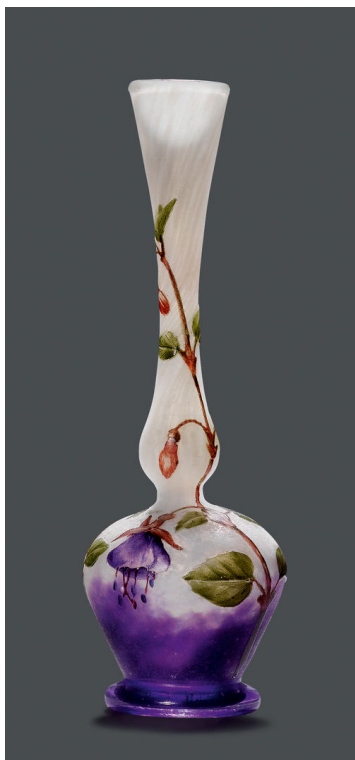

**Koller Auktionen - Lot 1012\***

**Z40 Art Nouveau & Art Déco - Friday 24 June 2016, 10.00 AM**

---

DAUM NANCY

A SOLIFLORE VASE, c. 1900.

White glass, acid-etched and enamelled with fuchsia decoration.

Signed Daum Nancy. H. 14.5 cm.

CHF 2 000 / 3 000

€ 2 000 / 3 000

**Koller Auktionen - Lot 1012\***

**Z40 Art Nouveau & Art Déco - Friday 24 June 2016, 10.00 AM**

---

Koller Auktionen - Lot 1012\*

Z40 Art Nouveau & Art Déco - Friday 24 June 2016, 10.00 AM