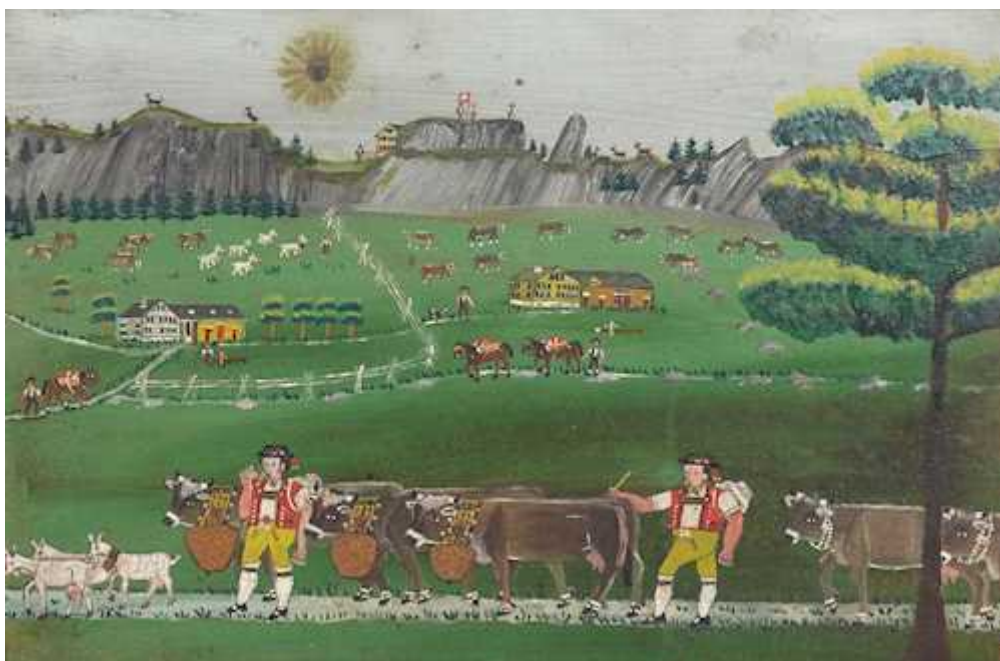

Koller Auktionen - Lot 6514

ibid105 ibid Swiss Art - Thursday 04 July 2019, 01.00 PM