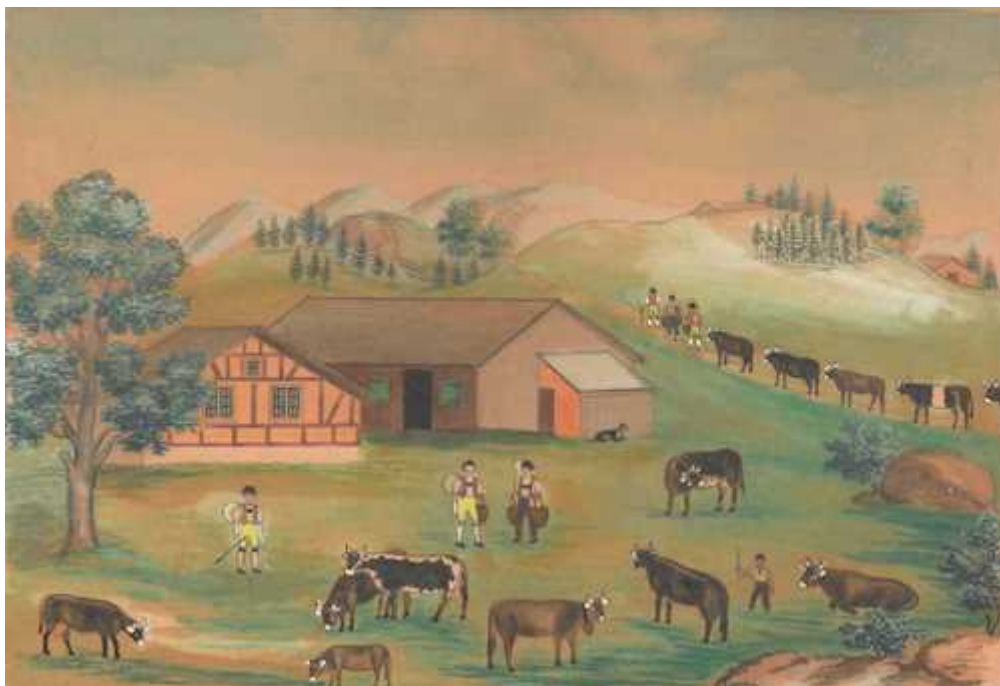

Koller Auktionen - Lot 6519

ibid105 ibid Swiss Art - Thursday 04 July 2019, 01.00 PM

SWITZERLAND, 19TH/20TH CENTURY

Appenzell courtyard.

Pencil and watercolour on paper.

17.3 x 25.5 cm (visible dimensions).

Provenance: Swiss private collection. Pencil and watercolour on paper. Framed with passepartout behind glass. The glass slightly soiled inside. The paper with minor browning. No retouching visible. Overall good condition.