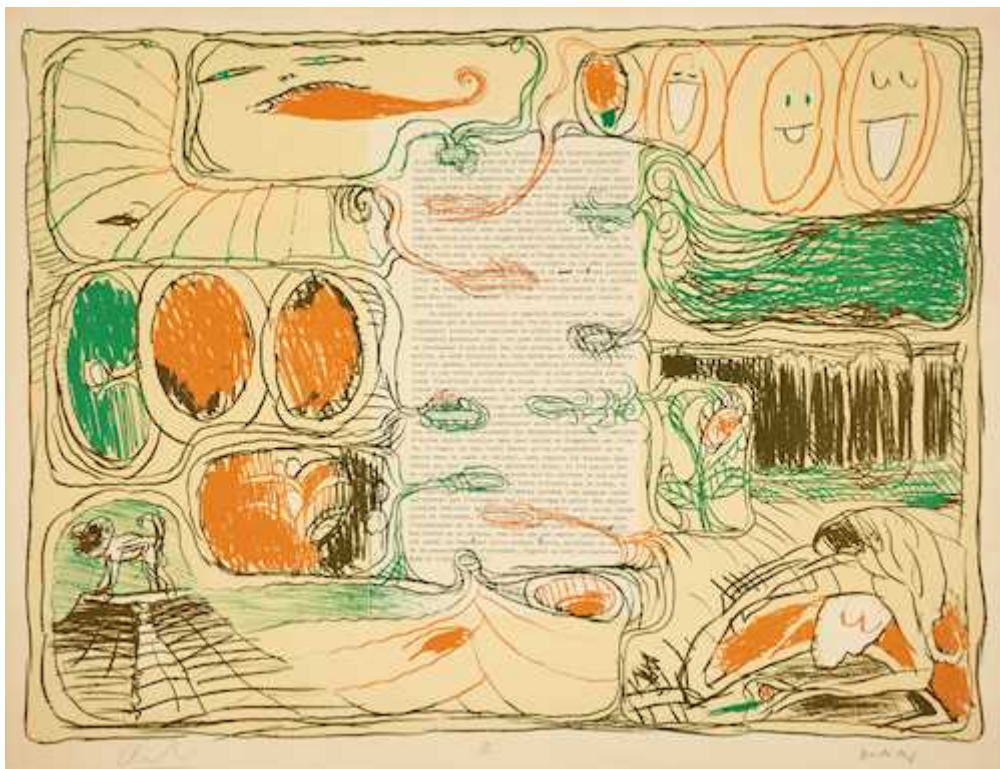

Koller Auktionen - Lot 7004

ibid117 ibid Prints & Multiples - Thursday 10 December 2020, 04.00 PM