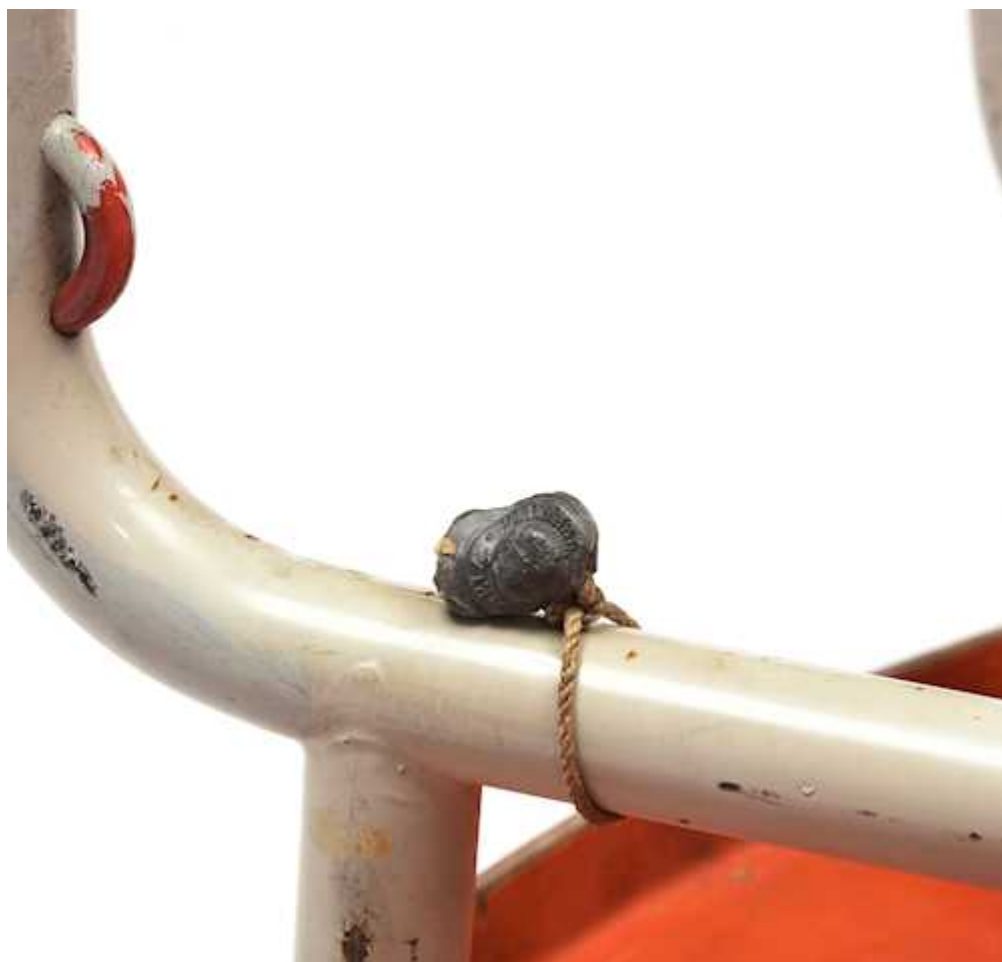

Koller Auktionen - Lot 4602

ibid121 ibid Design - Tuesday 06 July 2021, 03.00 PM