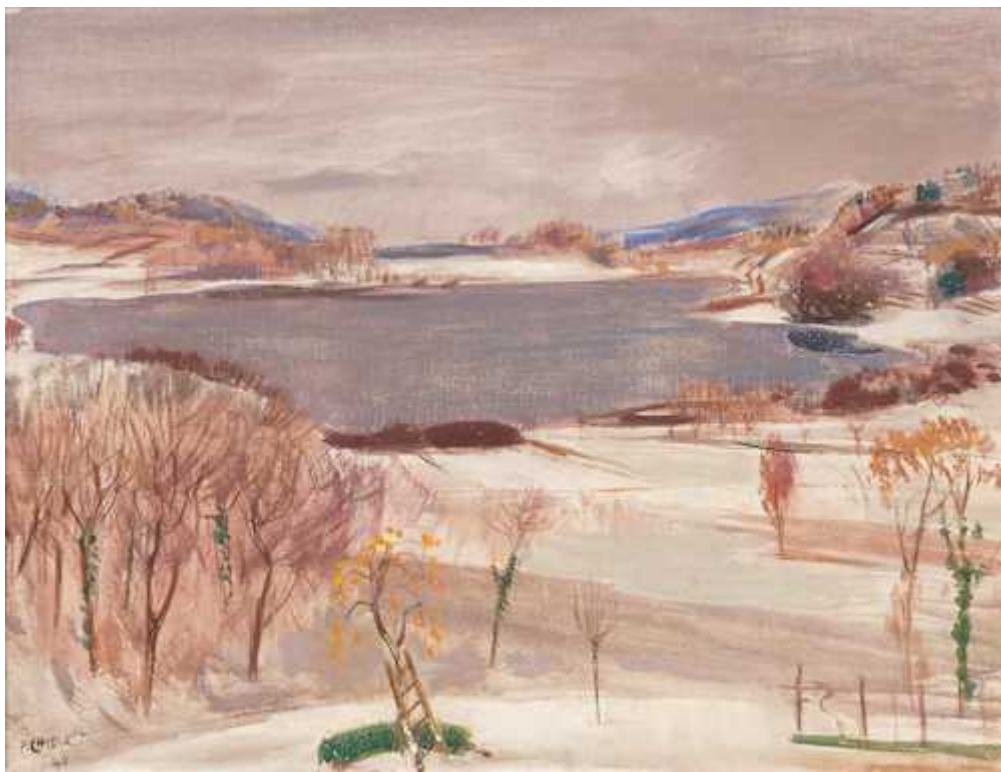

Koller Auktionen - Lot 6428
ibid129 Swiss Art - online only - Wednesday 28 September 2022,
04.00 PM

PIETRO CHIESA

(Sagno 1876–1959 Sorengo)

Winter landscape with lake. 1947.

Oil on canvas.

Signed and dated lower left: P.CHIESA 47.

48 x 62.5 cm.

[CatItem.ArtText.Text502]

CHF 800 / 1 200

€ 820 / 1 240

Koller Auktionen - Lot 6428
ibid129 Swiss Art - online only - Wednesday 28 September 2022,
04.00 PM

Koller Auktionen - Lot 6428
ibid129 Swiss Art - online only - Wednesday 28 September 2022,
04.00 PM