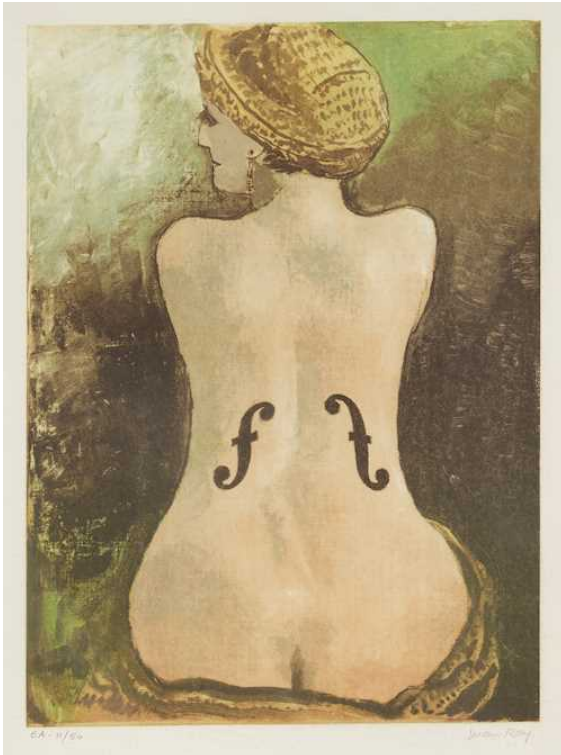

Koller Auktionen - Lot 7085

**ibid131 Prints & Multiples - online only - Wednesday 07 December 2022,
10.00 AM**

MAN RAY

(Philadelphia 1890–1976 Paris)

Le Violin d'Ingres. 1969.

Lithograph in colours. EA 11/50, épreuve d'artiste, artist's proof outside the edition of 150. Signed in pencil lower right: Man Ray. Image 49 x 35.8 cm on wove paper 69 x 49 cm.