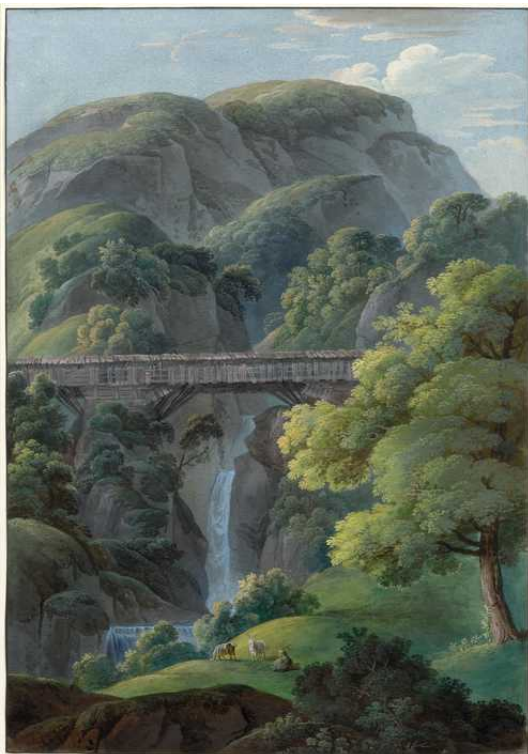

**Koller Auktionen - Lot 3609\***

**A182 Gravures Anciennes - vendredi 22 septembre 2017, 11h00**

---

**SWITZERLAND, CIRCA 1820**

A mountain landscape with waterfall and covered bridge.

Gouache, heightened in white. The framing line in black pen.

Verso old inscription: Hosbitalleto No:26.

45.5 x 32 cm. Framed.

**CHF 500 / 700**

**€ 470 / 650**

**Koller Auktionen - Lot 3609\***

**A182 Gravures Anciennes - vendredi 22 septembre 2017, 11h00**

---