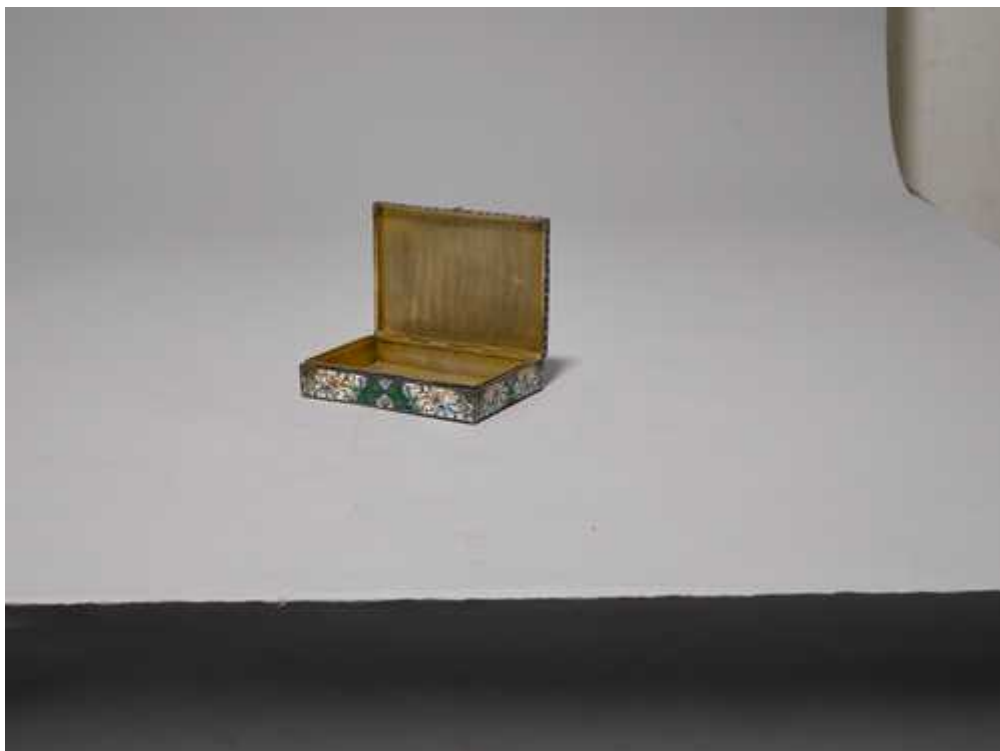

Koller Auktionen - Lot 1249*

A184 Mobilier, Porcelaine & Argenterie - jeudi 22 mars 2018, 10h00