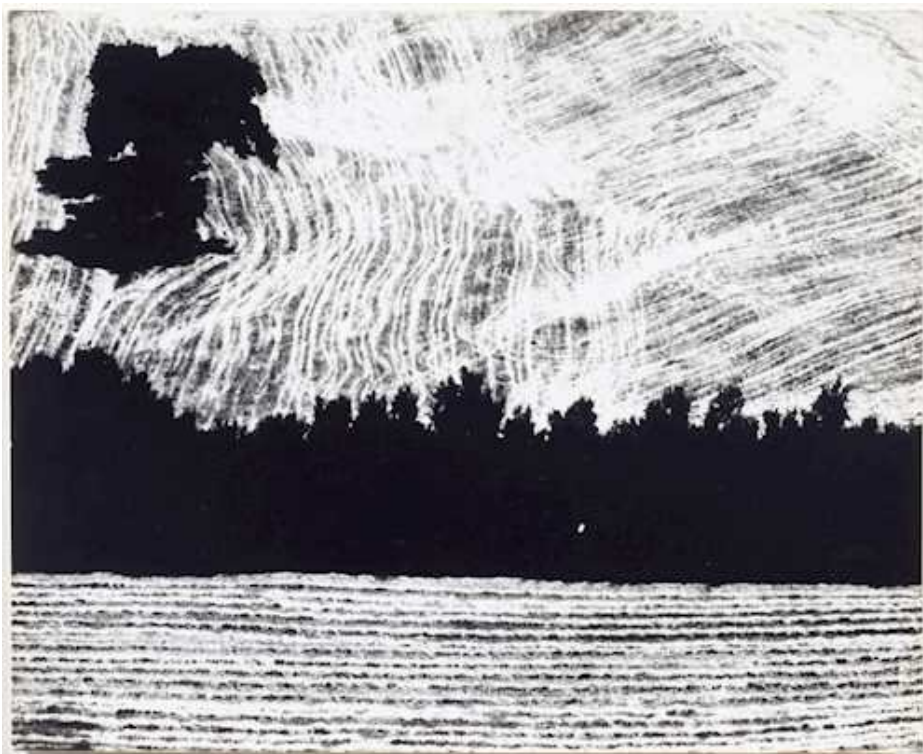

Koller Auktionen - Lot 1648

A191 Photographie - lundi 02 décembre 2019, 15h30

MARIO GIACOMELLI

(1925-2000)

Landscape view from the series 'Metamorfosi della terra', probably 1970s.

Gelatin silver print. Vintage.

30.2 x 39.4 cm.

Verso with photographer's stamp with address "60019 - Senigallia (Italia), Via Mastai, 24 - Tel. 62520". Matted on cardboard support.

Provenance: - Galleria OOLP Out Of London Press, Turin, October 1993. - Swiss private collection. 2 minute losses in the paper.