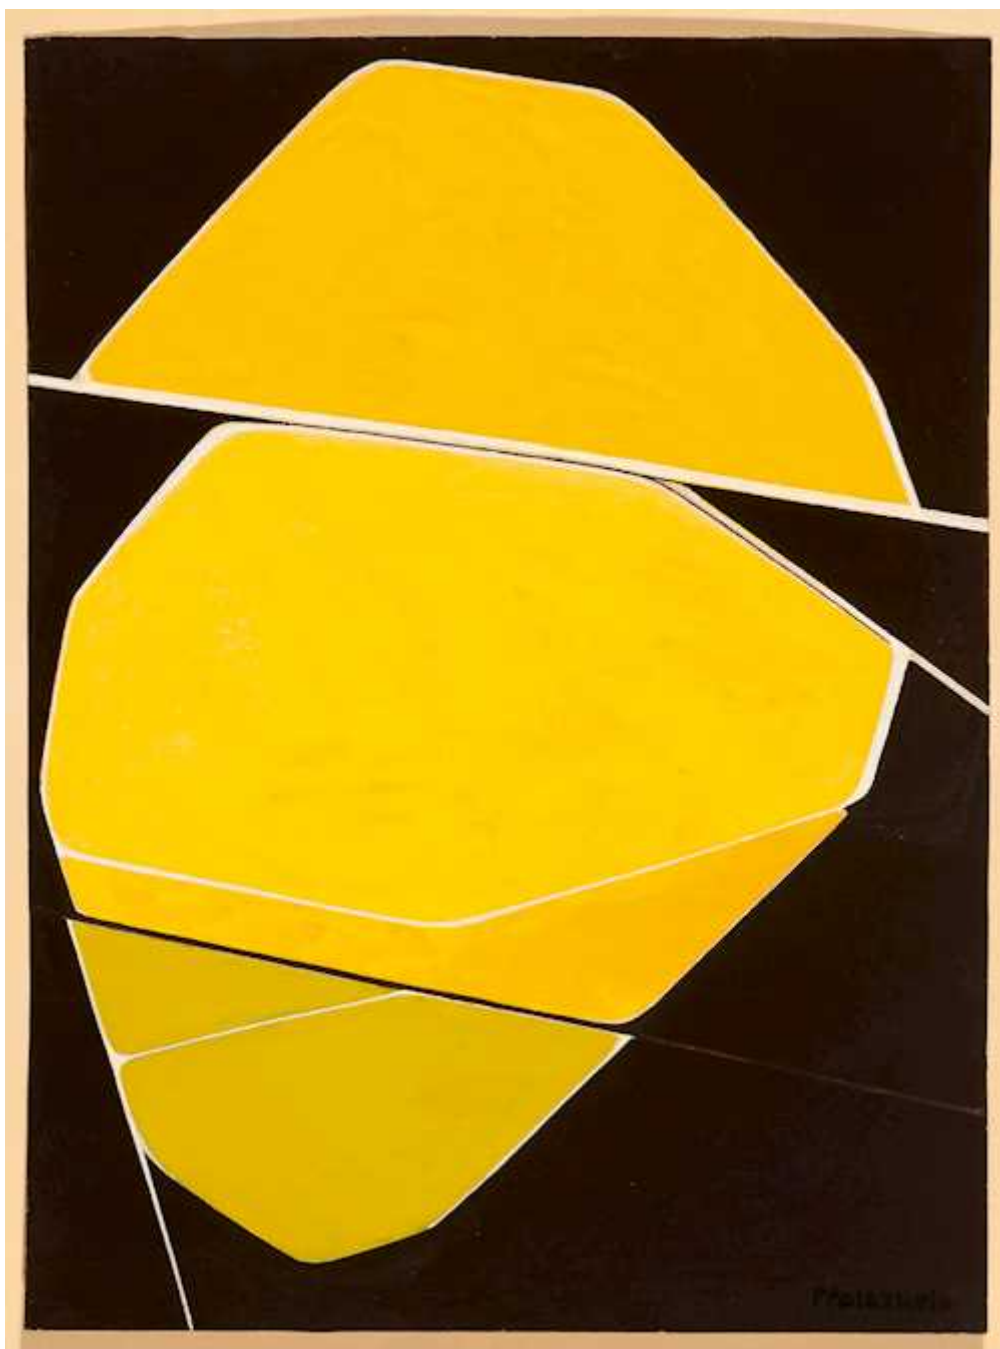

Koller Auktionen - Lot 3704

A193 PostWar & Contemporary - samedi 04 juillet 2020, 14h00