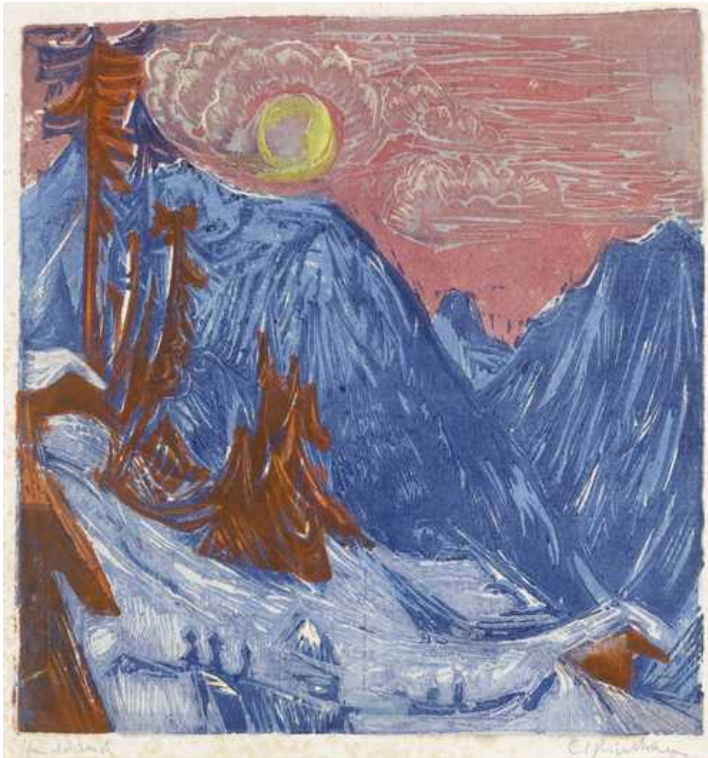

Koller Auktionen - Lot 3419

Z31 Estampes & Multiples - vendredi 09 décembre 2011, 11h00

ERNST LUDWIG KIRCHNER

(Aschaffenburg 1880–1938 Frauenkirch)

Moonlight night in winter. 1919.

Colour wood cut made from several blocks in light and dark blue, white, yellow, rust red, pink and green. One of 12 known exemplars.

Signed lower right: EL Kirchner, also inscribed lower left by the artist: Handdruck.
Entitled by hand: Monduntergang.*

Image 31 x 29.4 cm on copper press paper 44.6 x 39.8 cm.

[CatItem.ArtText.Text502]

CHF 500 000 / 700 000