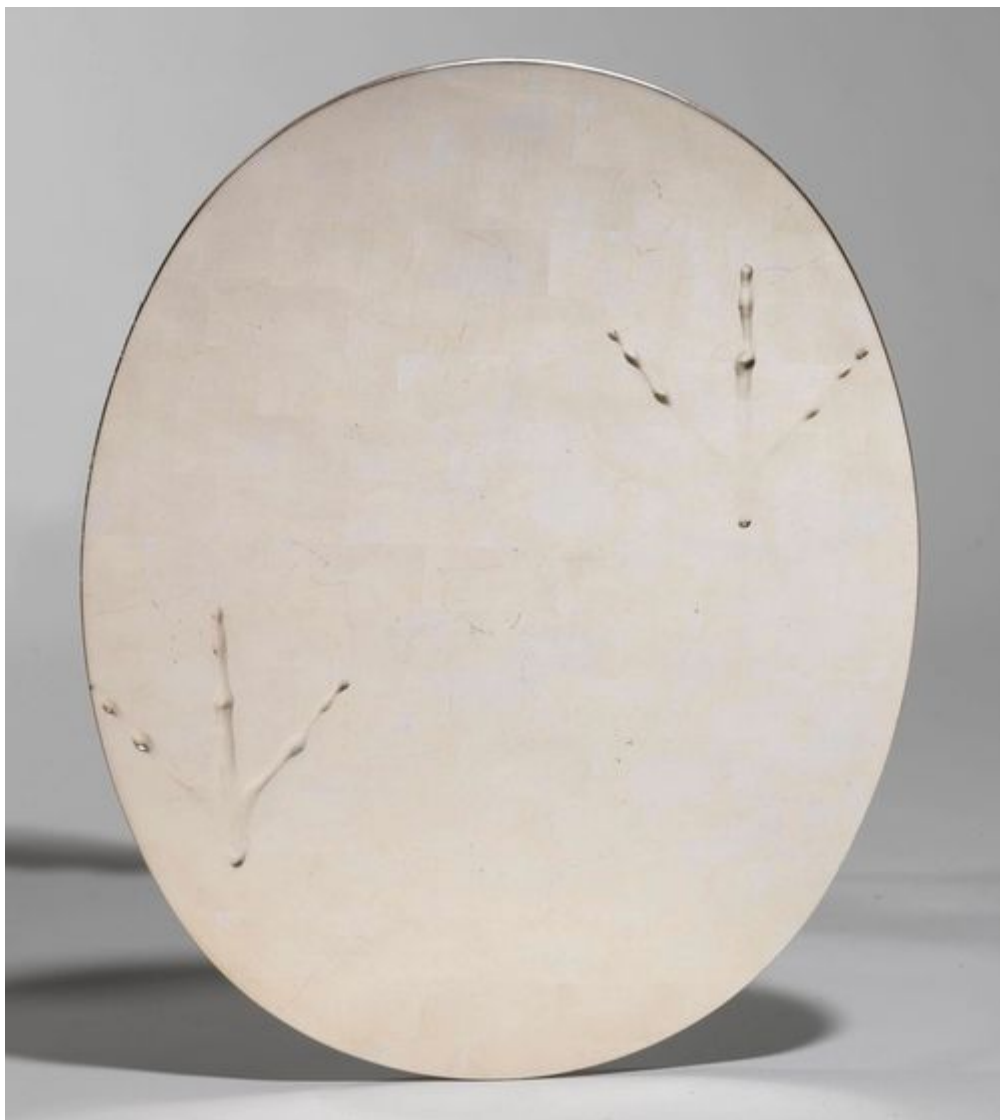

Koller Auktionen - Lot 1272
Z39 Design - samedi 05 décembre 2015, 11h00