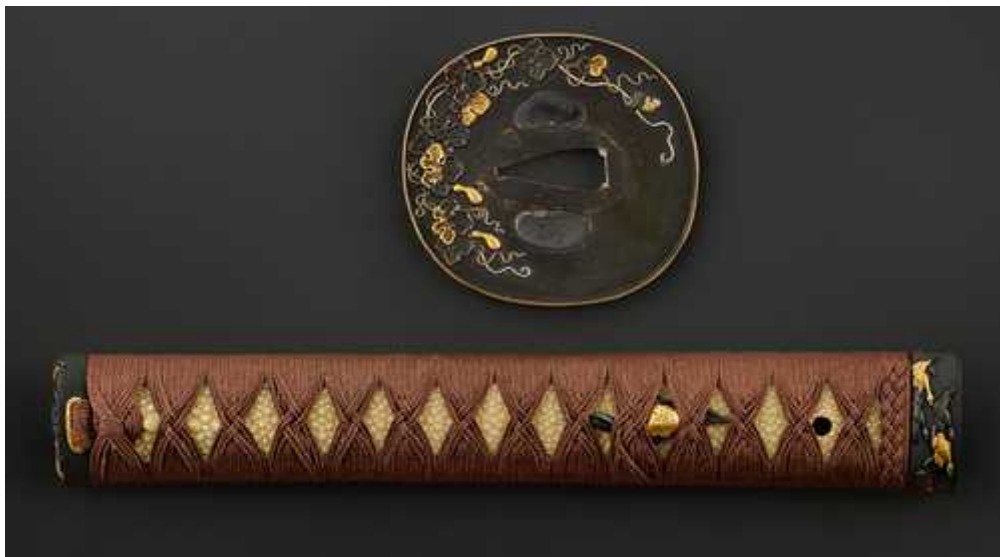

Koller Auktionen - Lot 421

A189AS Art Asiatique: Japon, Inde, Asie du Sud-Est - mardi 04 juin 2019, 14h30