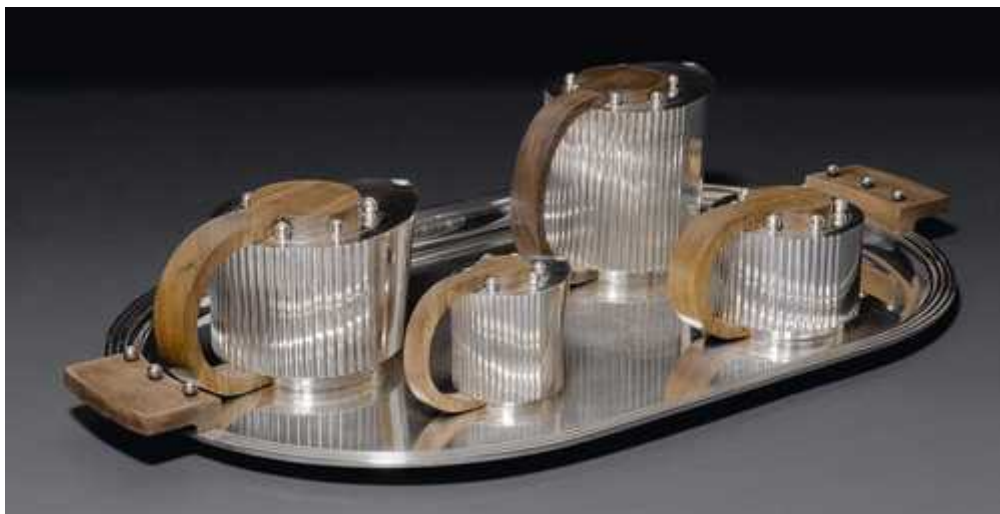

Aste Koller - Lotto 1122A
A181 Art Nouveau e Art Déco - martedì 27 giugno 2017, 16h00