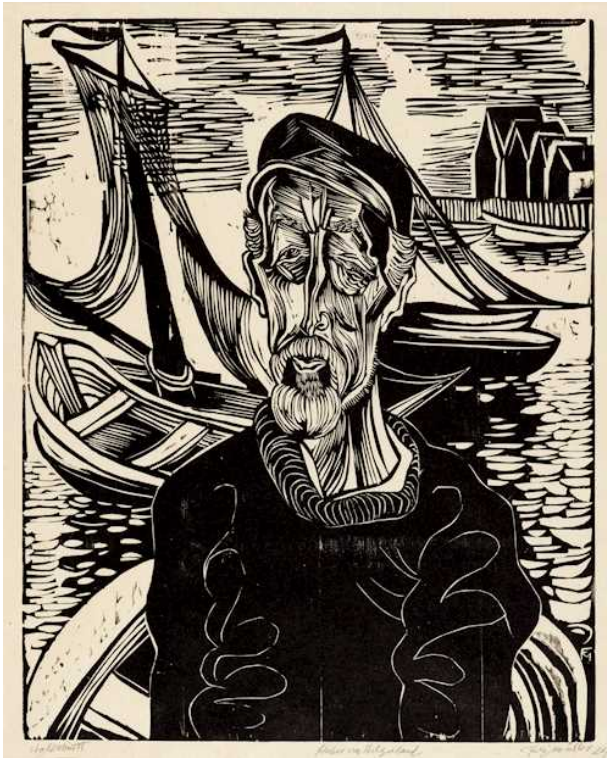

Aste Koller - Lotto 3602*

A199 Stampe e multipli - giovedì 02 dicembre 2021, 14h00

CONRAD FELIXMÜLLER

(Dresden 1897–1977 Berlin)

Fischer von Helgoland. 1924.

Woodcut. Some handprints. Signed and dated in pencil lower right: C. Felixmüller 24, also inscribed lower left: Holzschnitt and titled lower centre: Fischer von Helgoland. Image 50 x 40 cm on wove paper 55 x 48.5 cm.