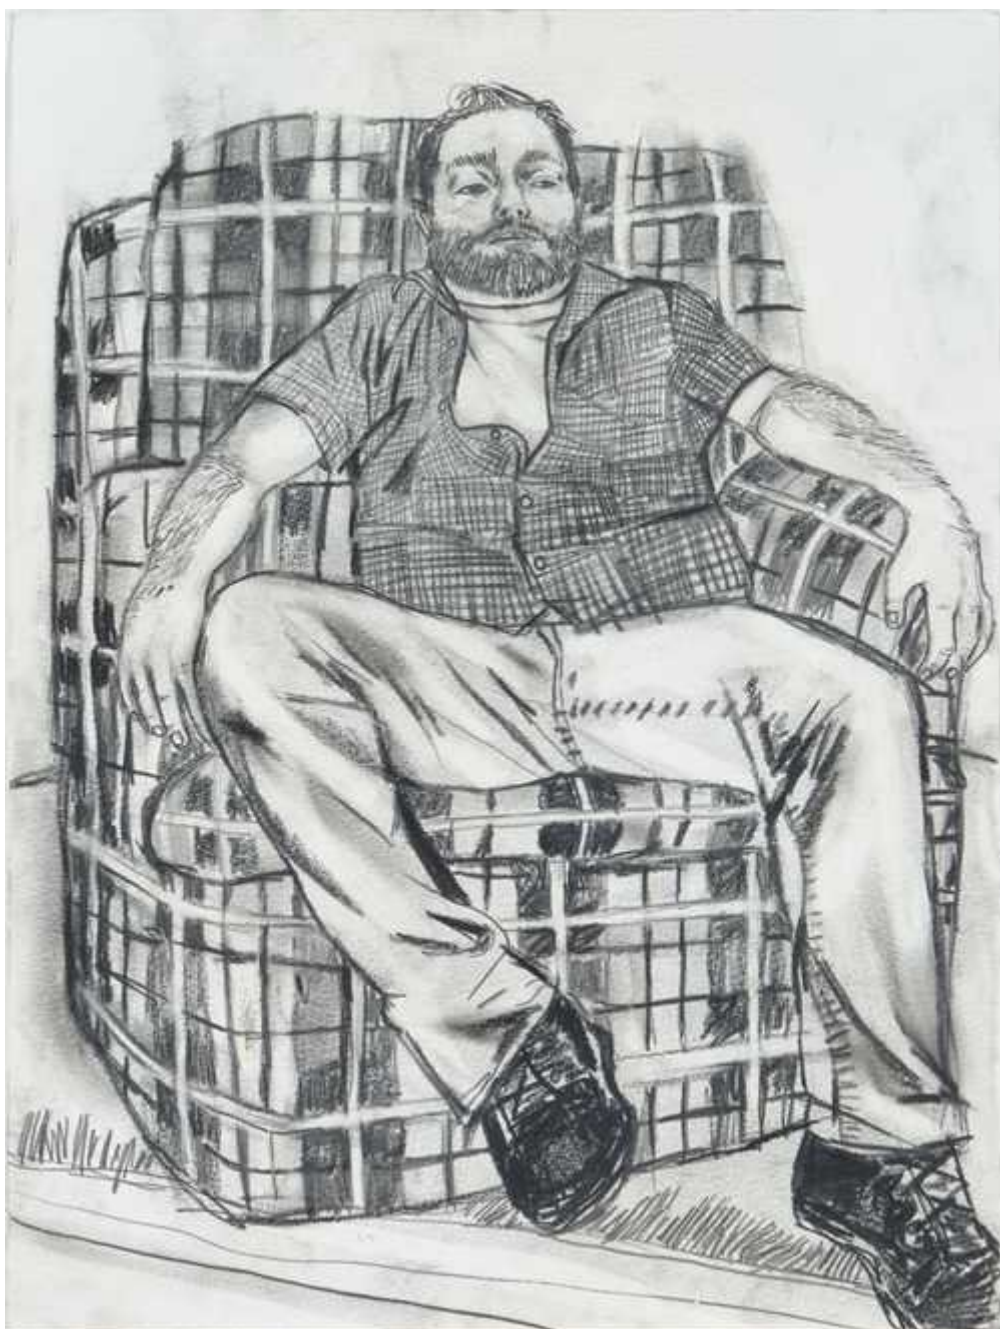

Aste Koller - Lotto 6832

ibid140 Postwar e contemporary art - solo online - mercoledì 06 dicembre 2023, 11h00